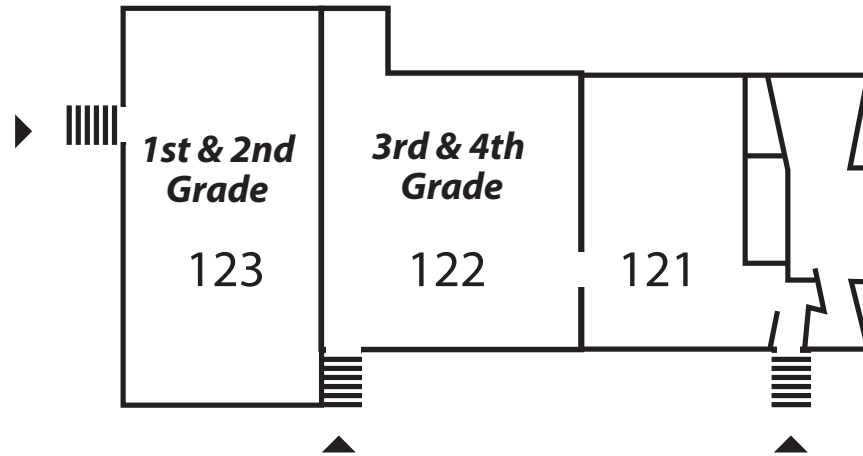

Main Floor Building 2 & 3

9:00 am Sunday School & 10:15 am Worship Service

**Main Floor
Building 1**

**Modular
Building**

**Lower Floor
Building 1**