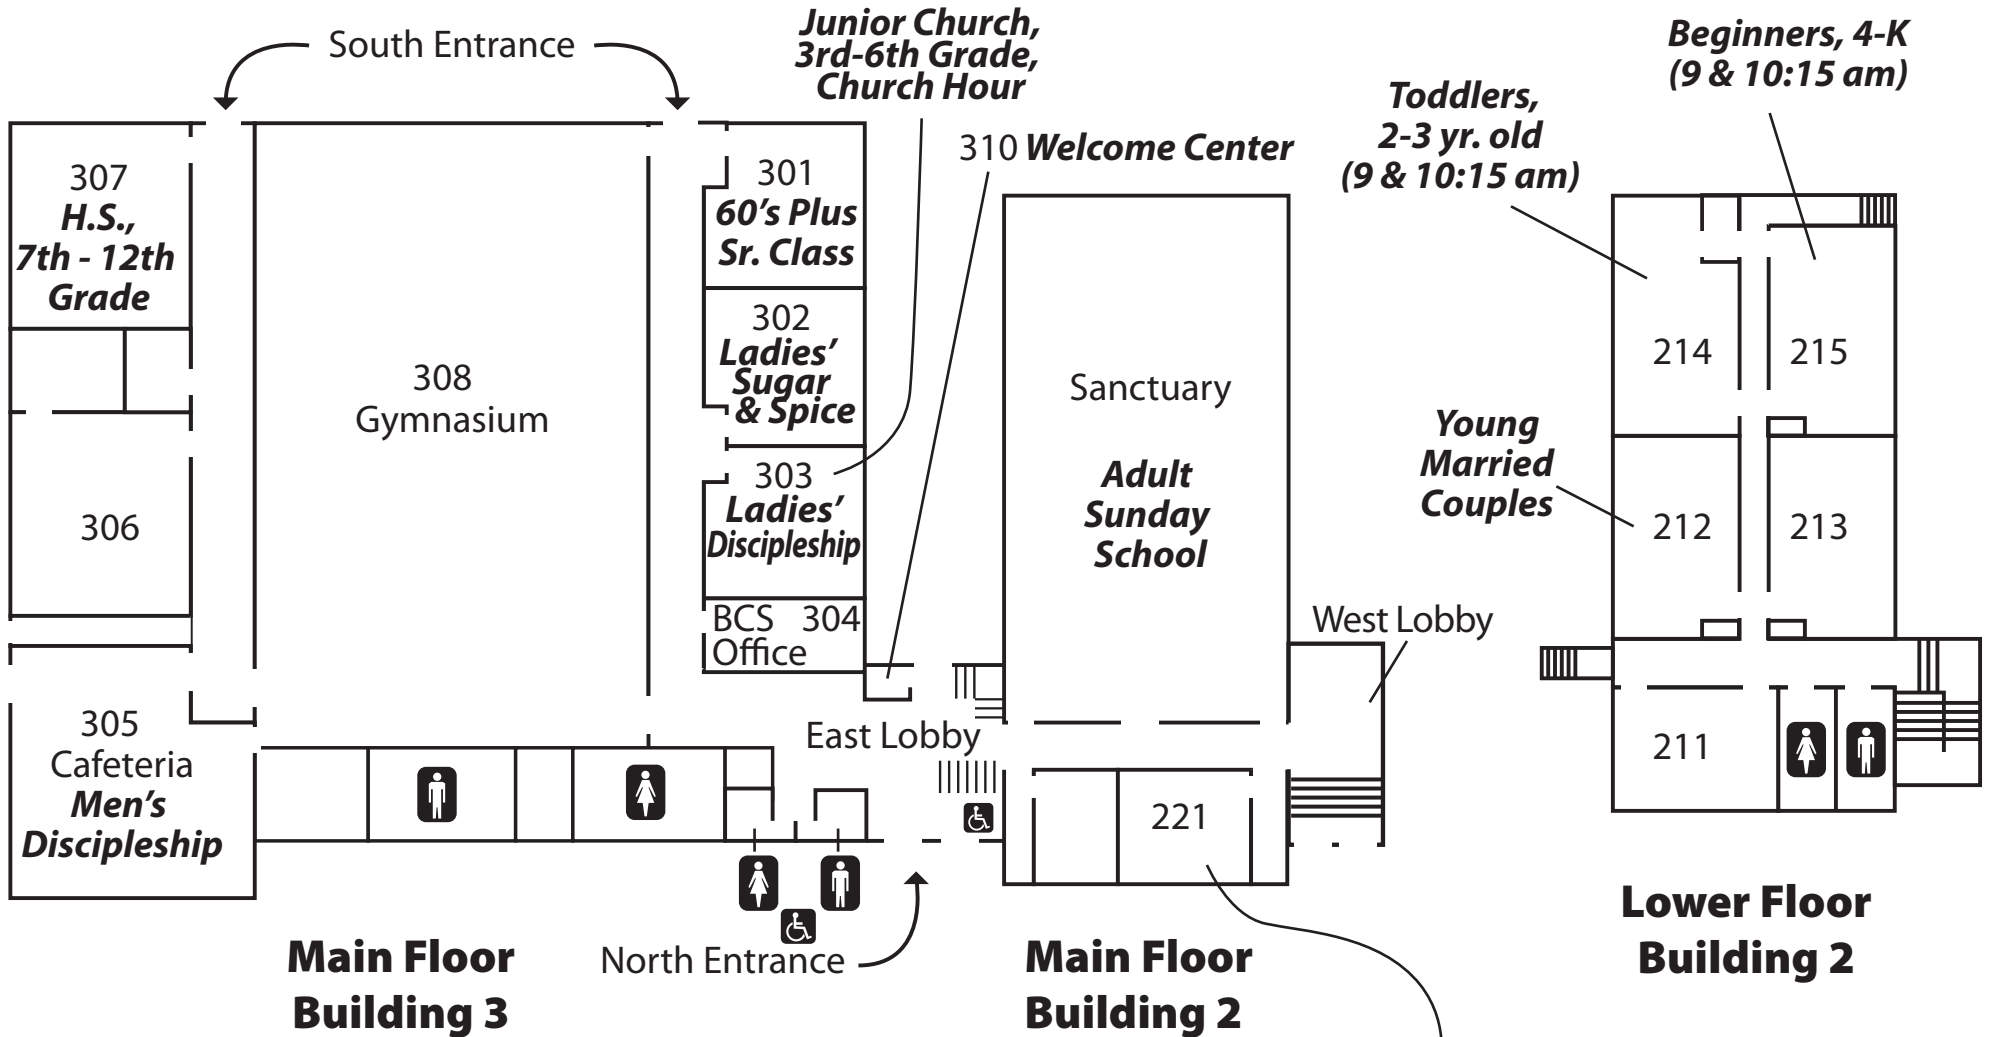

Main Floor Building 2 & 3

9:00 am Sunday School & 10:15 am Worship Service

**Main Floor
Building 1**

**Modular
Building**

**Lower Floor
Building 1**